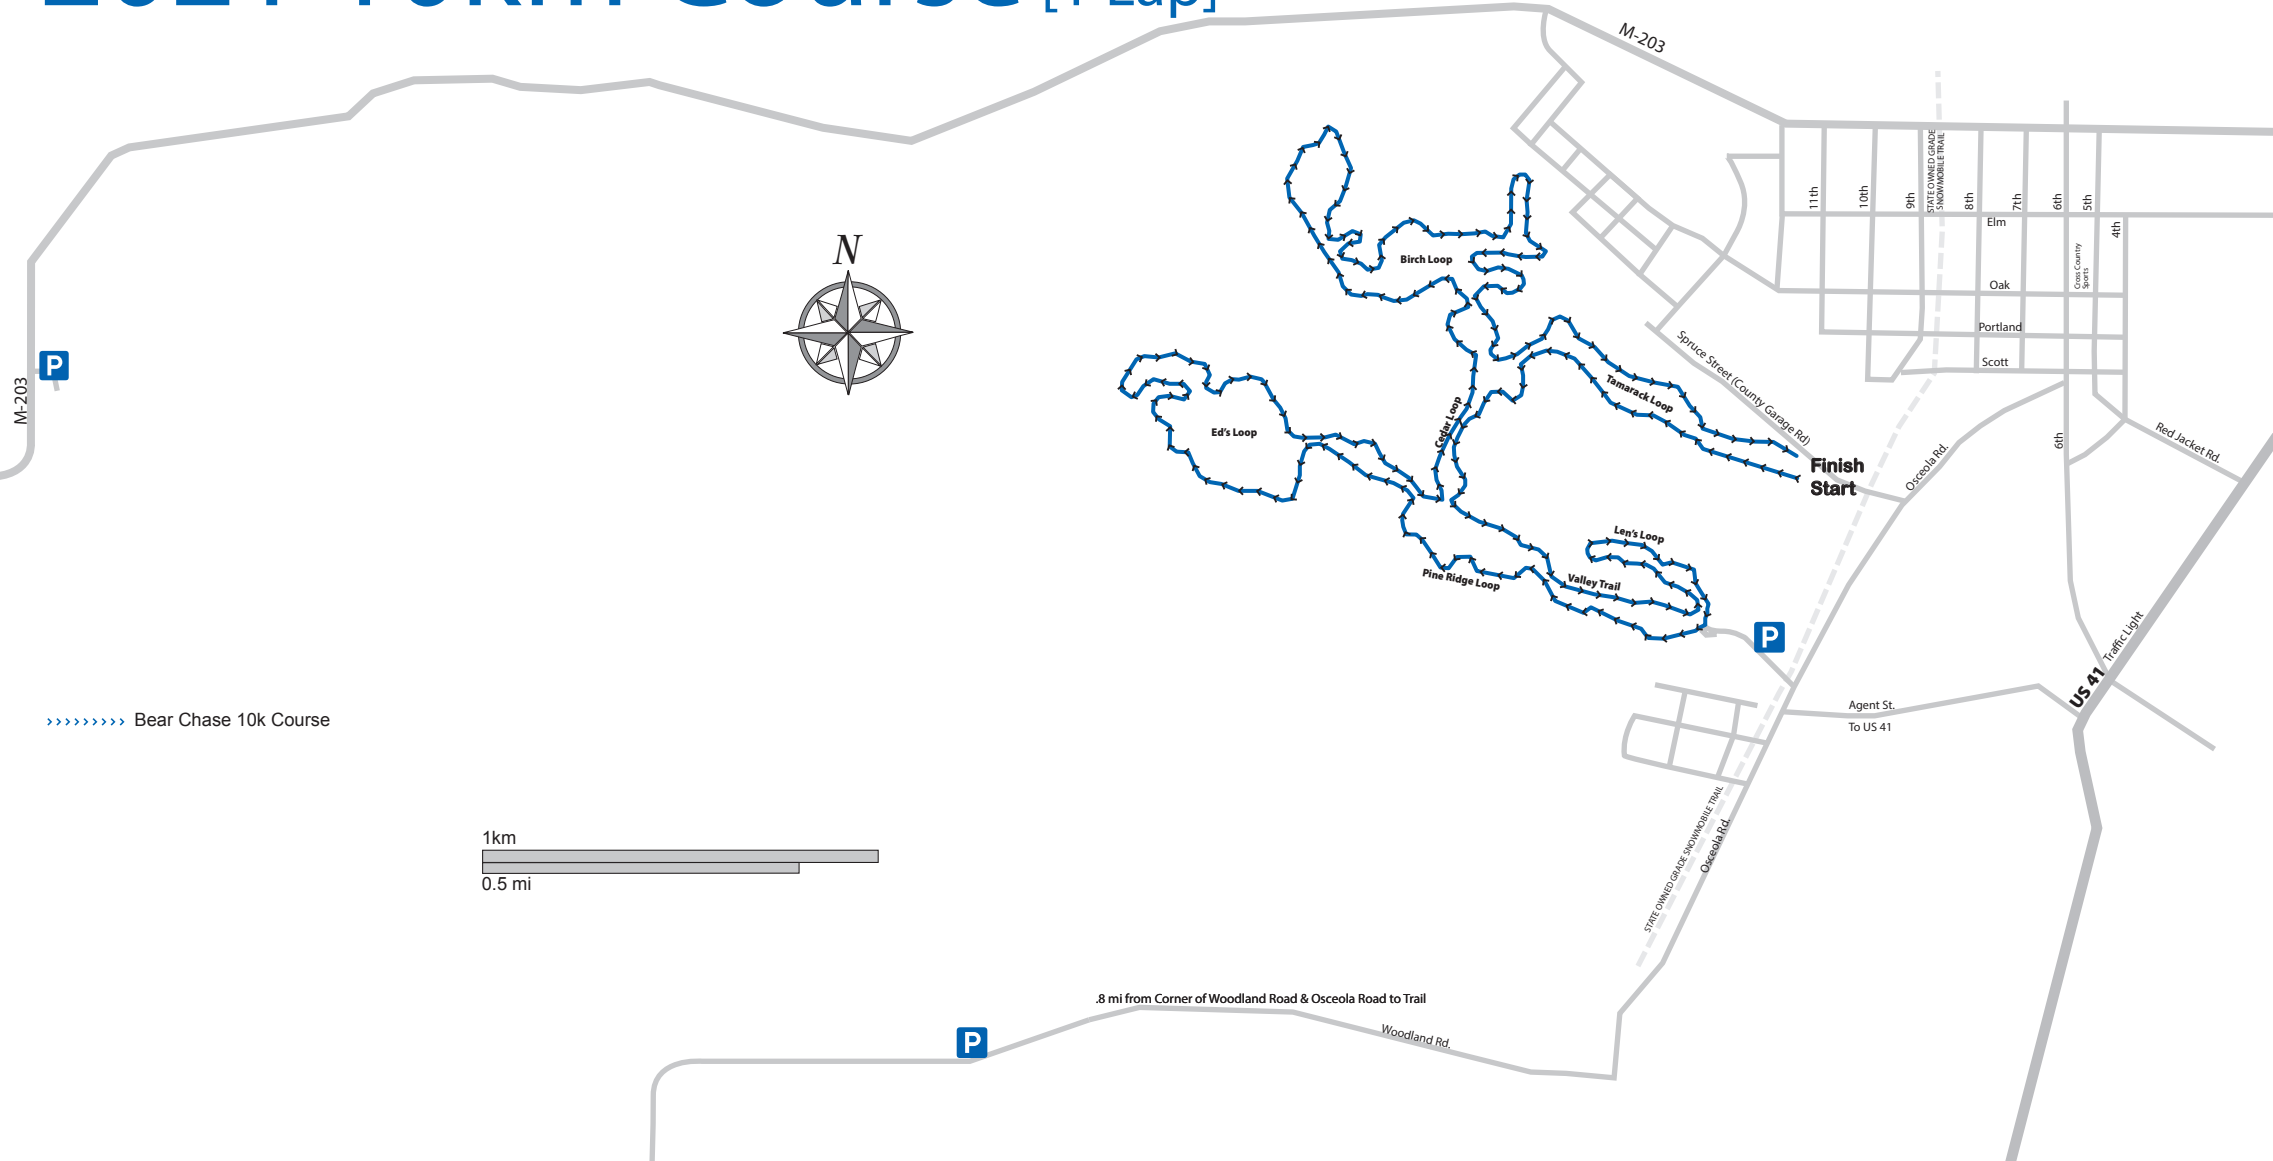

GREAT BEAR CHASE

2021 10km Course [1 Lap]

>>>>>>> Bear Chase 10k Course

.8 mi from Corner of Woodland Road & Osceola Road to Trail